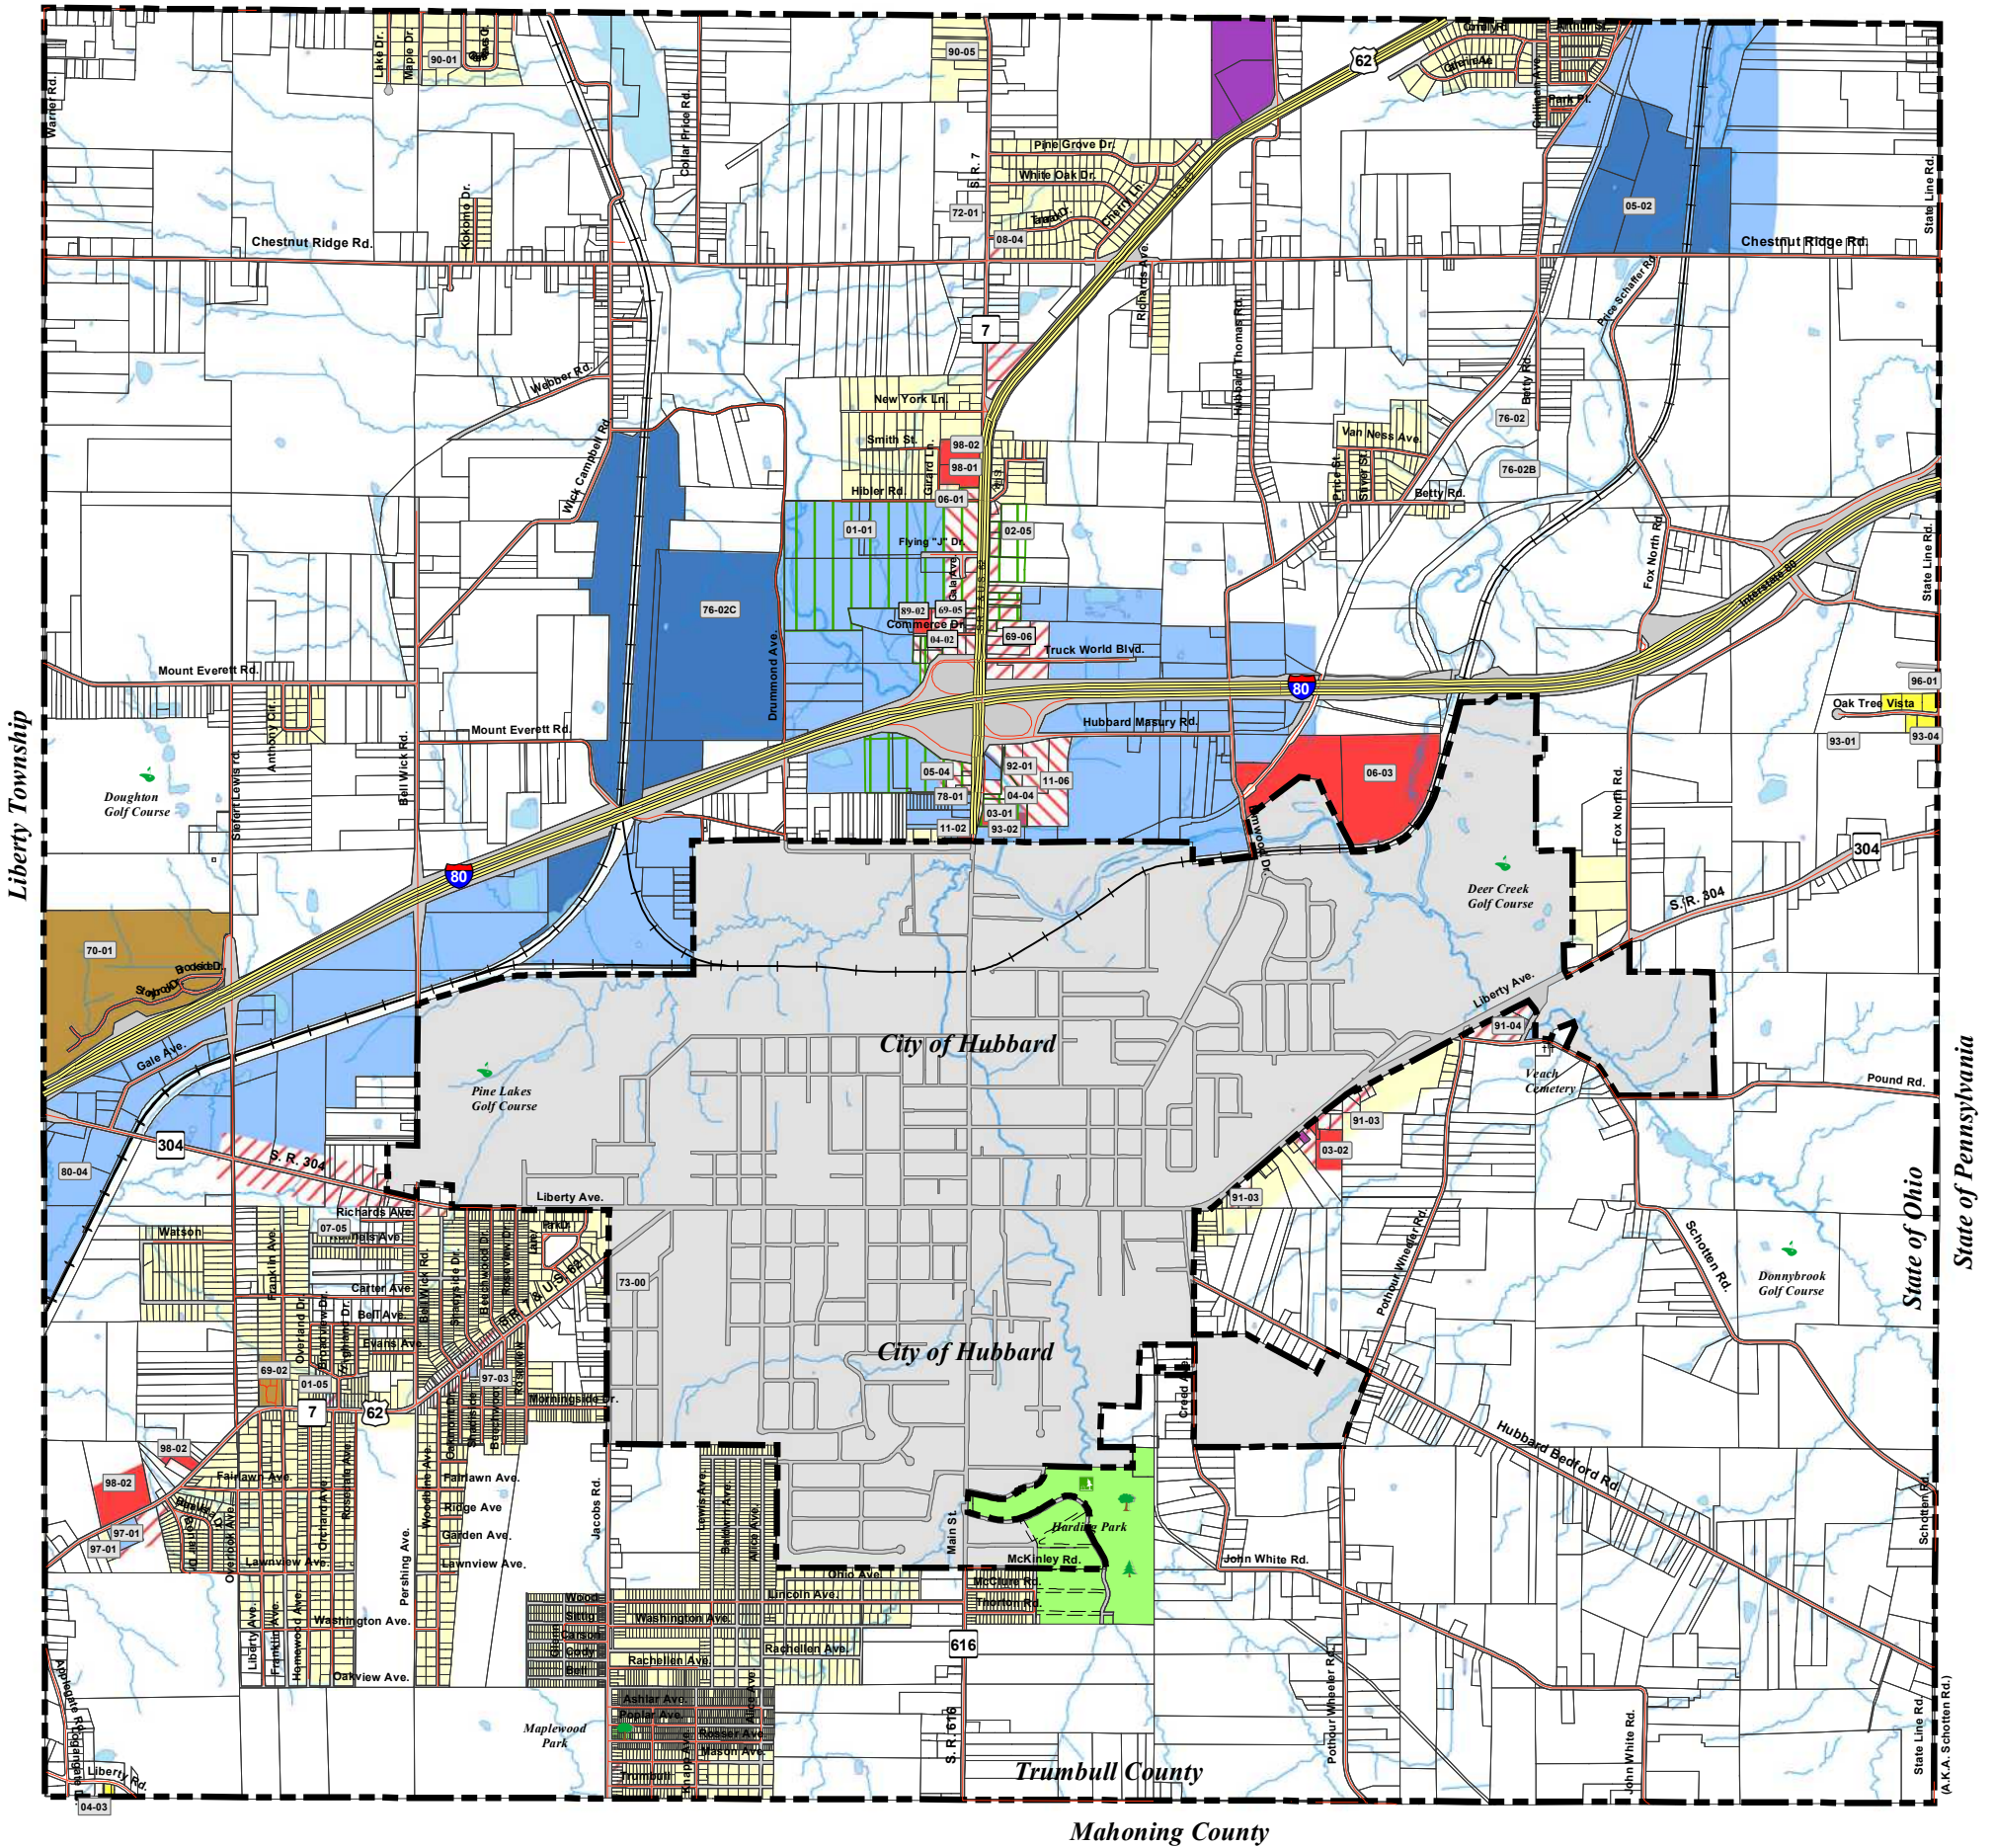

Caution: For Reference Only

Official Zoning Map is maintained in the Hubbard Township Zoning Office

Caution: For Reference Only

Official Zoning Map is maintained in the Hubbard Township Zoning Office

# Hubbard Township Zoning Districts

Brookfield Township

**Hubbard Township Zoning Classifications**

Joint Economic Development District (JEDD)	R1-C Medium Density Residential	B-2 Local Business
A Agriculture	R-2 Medium High Density Multi-Family	B-3 General Business
R1-A Low Density Residential	R-3 Mobile Home Park	B-4 Accommodation Business
R1-B Medium Low Density Residential	B-1 Professional Research Office	I-1 Light Industrial
		I-2 Heavy Industrial